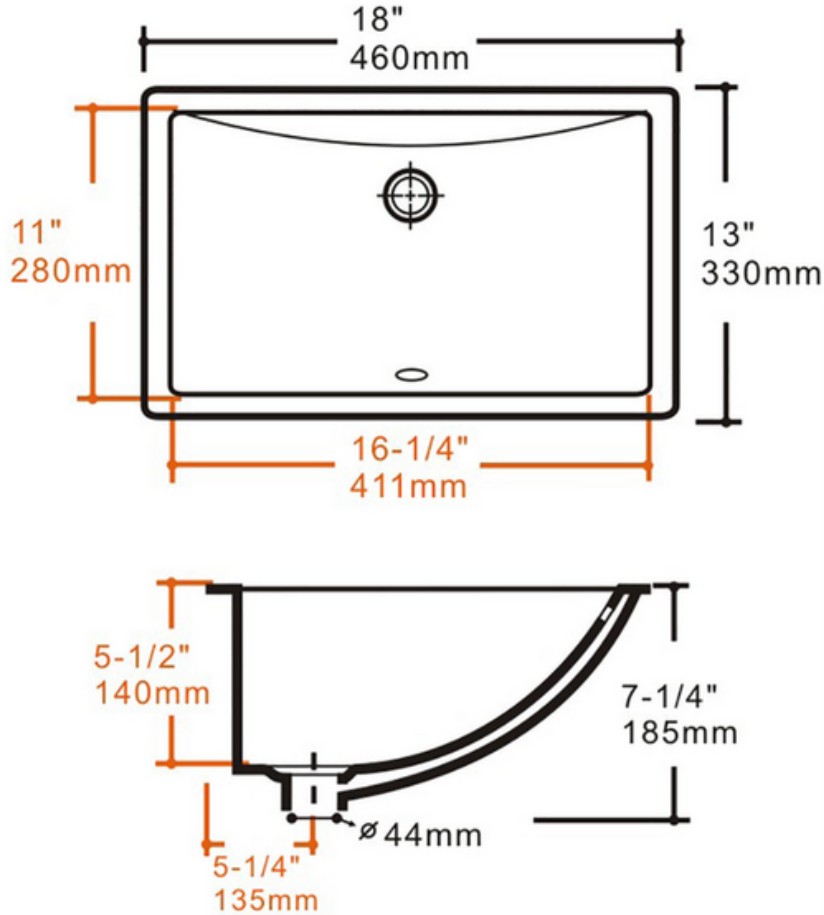

PL-3088

Pearl Series
Porcelain Sink

Features

- Rectangular Basin
- Overflow Drain
- Nonporous - Hygienic

Material

- Vitreous China

Installation

- Undermount

For the most current Specification Sheet, go to www.pelicansinks.com

PL-3088
Pearl Series
Porcelain Sink

Technical Information

All product dimensions are nominal

Interior Measurements: 16 1/4" x 11" x 5 1/2"

Exterior Measurements: 18" x 13" x 7 1/4"

Bowl Configuration: Single

Finish: Vitreous China

Installation Information

Install this product according to the installation instructions.

Limited Lifetime Warranty